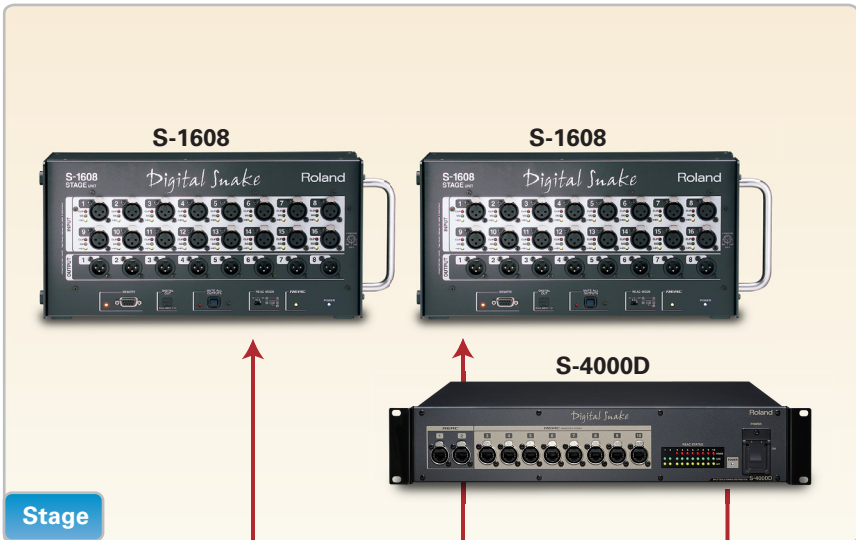

Standard M-480 V-Mixing System with M-380 Monitor/Broadcast Position

42 Inputs : 32 Snake + 10 Console
 26 Outputs : 16 Snake + 10 Console
 Split : Monitor/Broadcast Position with
 10 Console & 16 or 40 Snake Outputs

Stage

Front of House

Monitor/Broadcast