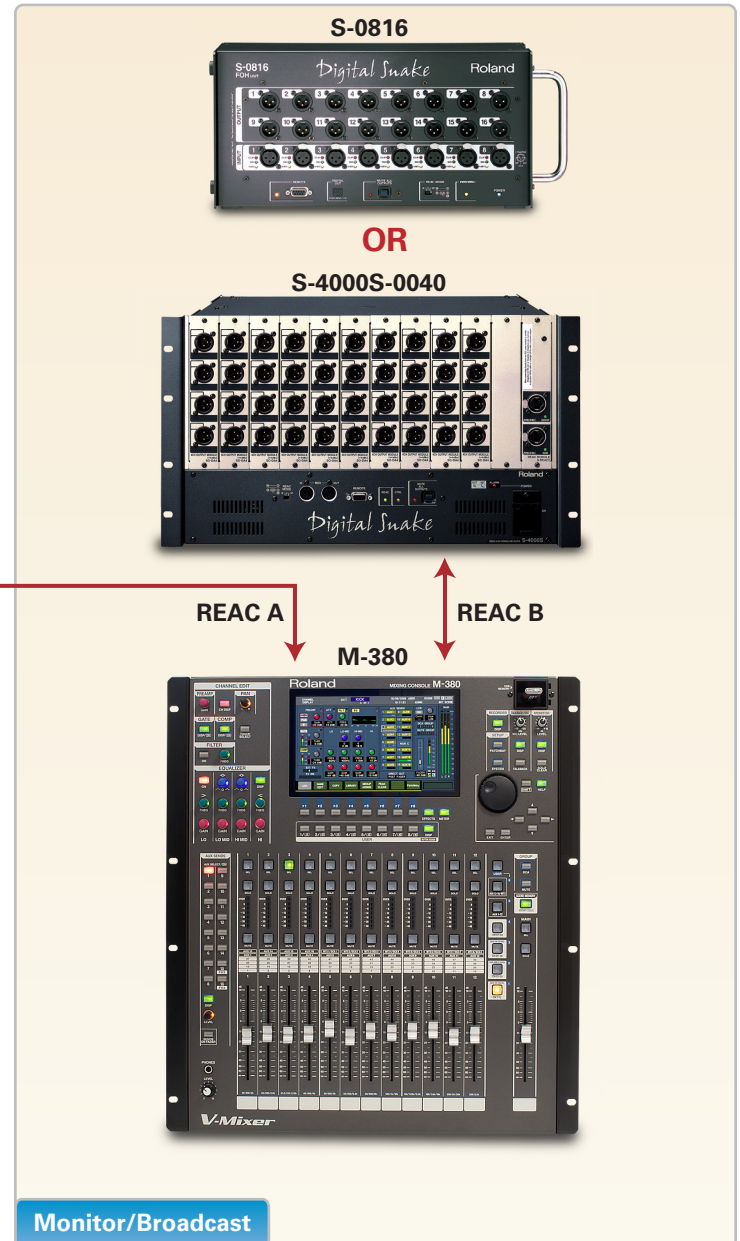

Standard M-480 V-Mixing System with M-380 Monitor/Broadcast Position

42 Inputs : 32 Snake + 10 Console
 26 Outputs : 16 Snake + 10 Console
 Split : Monitor/Broadcast Position with
 10 Console & 16 or 40 Snake Outputs

Stage

Front of House

Monitor/Broadcast