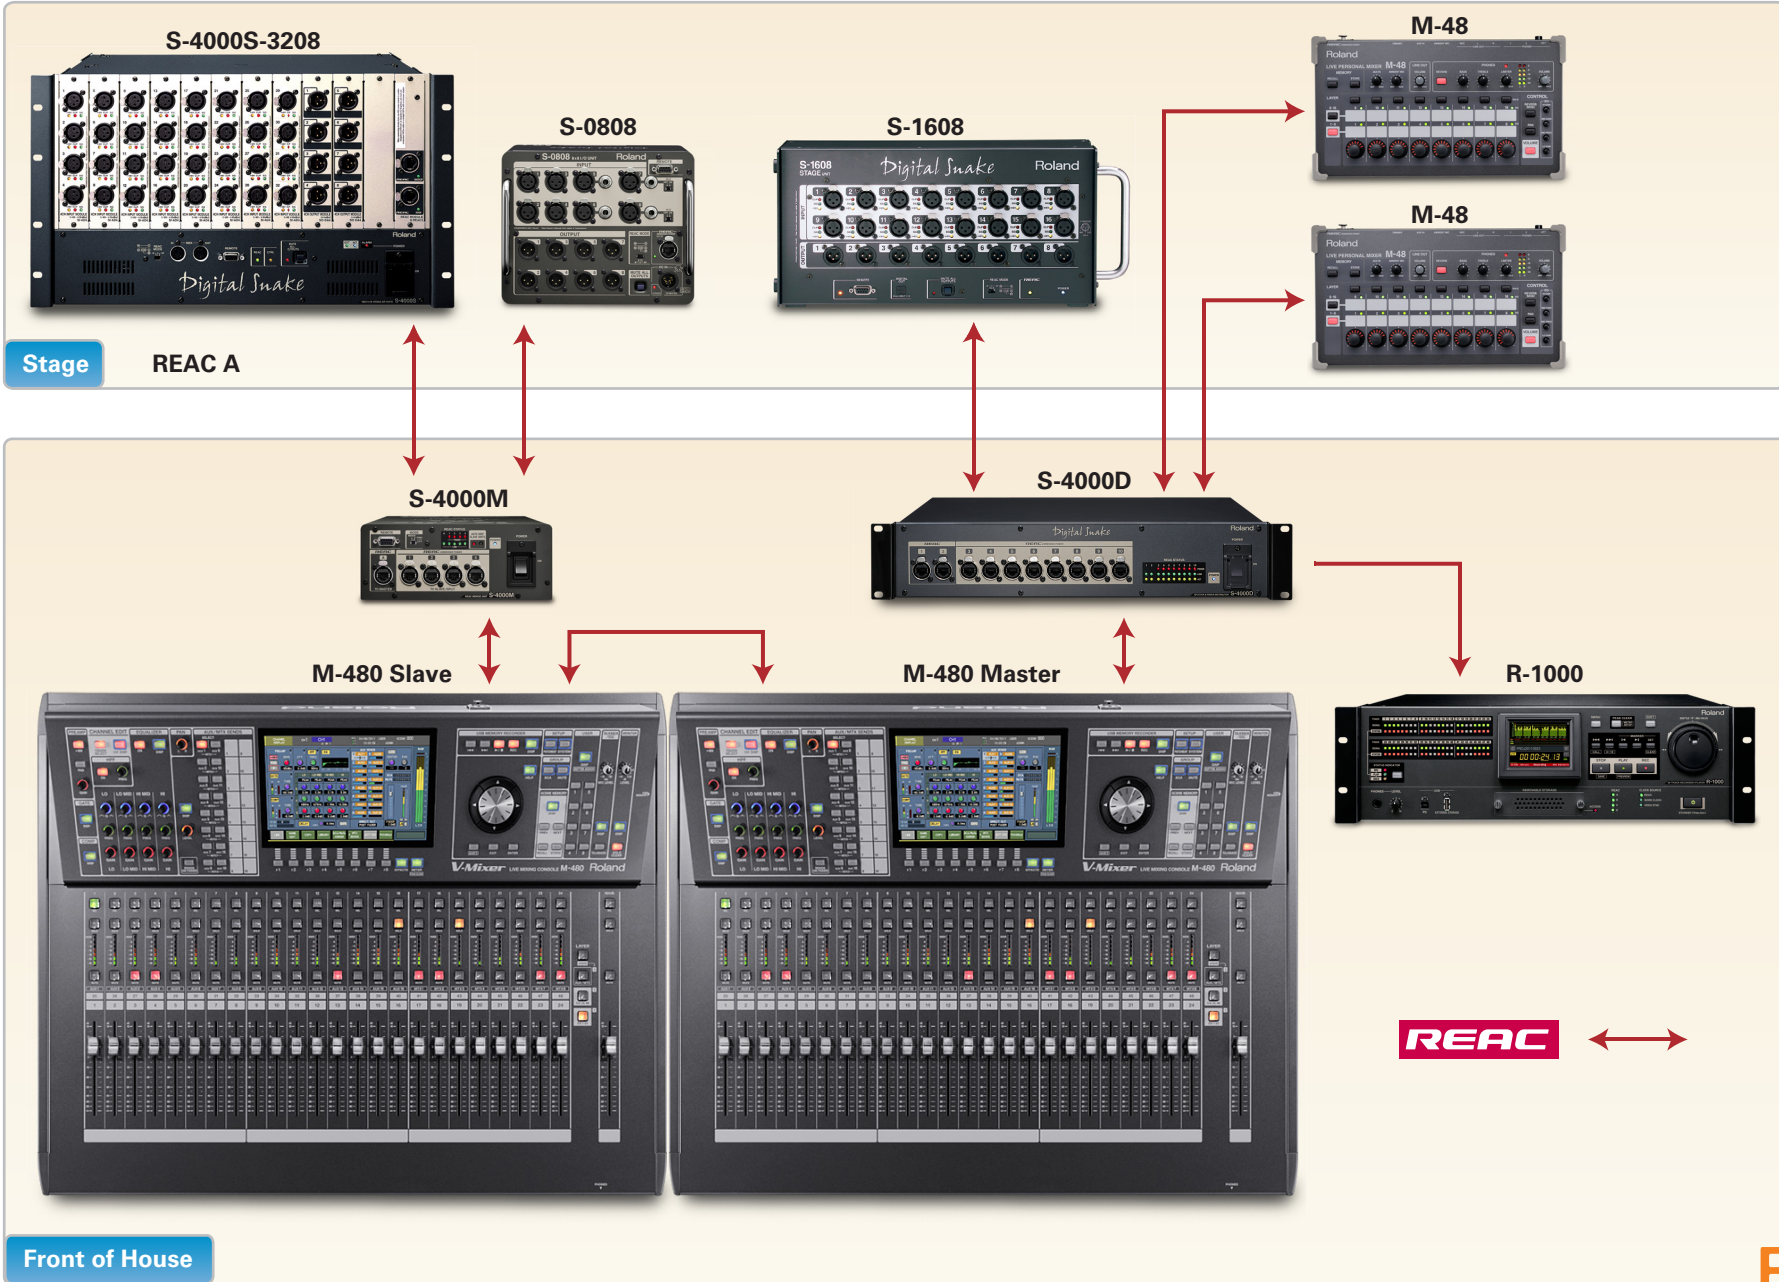

Large Event Mixing and Recording

96 channels of mixing with compatibility with over 20 other REAC components including digital snakes, personal mixing, multi-channel recording/playback and MADI bridge.