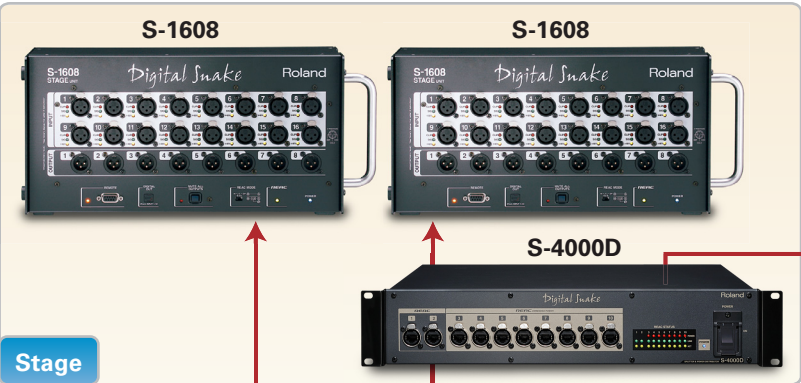

Standard M-400 V-Mixing System with SONAR V-Studio 700 REAC Recording

42 Inputs : 32 Snake + 10 Console
 26 Outputs : 16 Snake + 10 Console
 Record Split : 40 Channels

REAC A REAC B

Optional
Word Clock