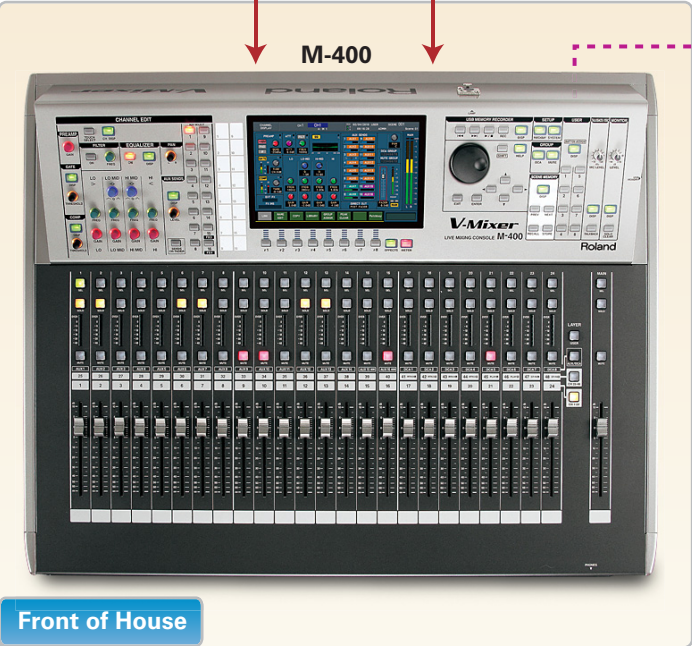

Standard M-400 V-Mixing System with SONAR V-Studio 700 REAC Recording

42 Inputs : 32 Snake + 10 Console
 26 Outputs : 16 Snake + 10 Console
 Record Split : 40 Channels

REAC A REAC B

Optional
Word Clock