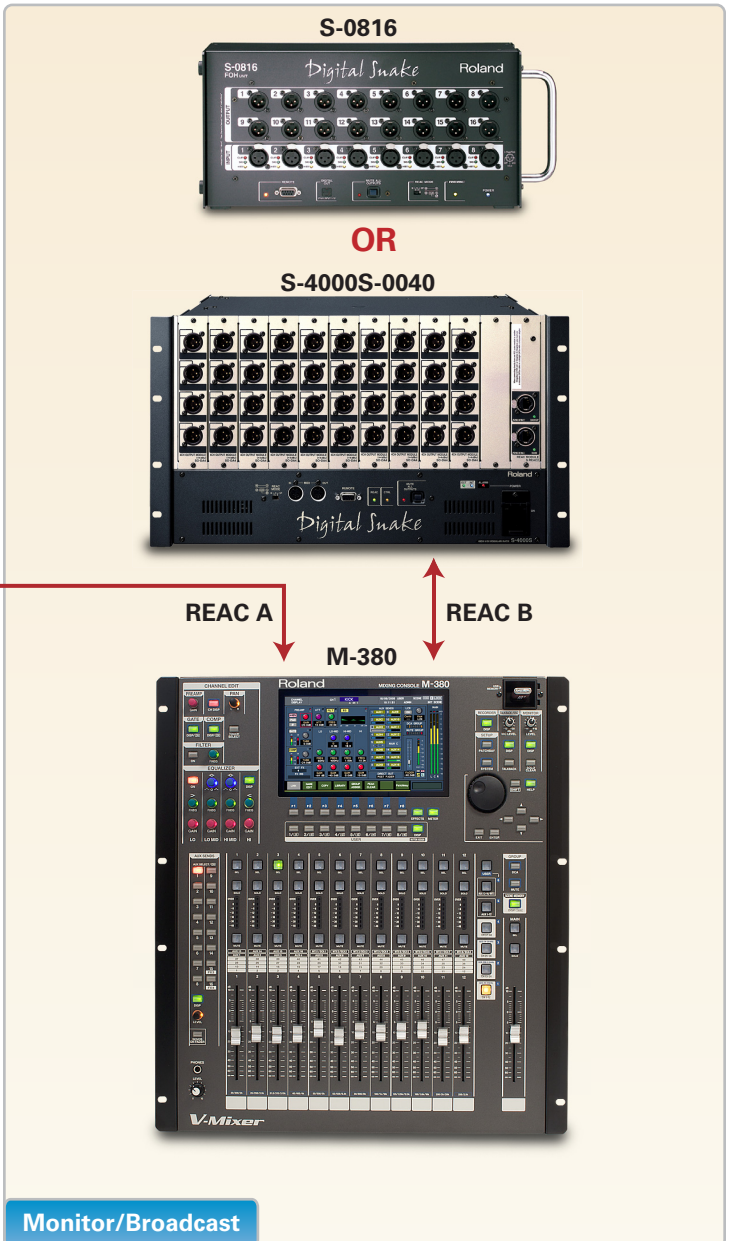

**Standard M-400 V-Mixing System with M-380 Monitor/Broadcast Position**

**42 Inputs : 32 Snake + 10 Console**  
**26 Outputs : 16 Snake + 10 Console**  
**Split : Monitor/Broadcast Position with**  
**10 Console & 16 or 40 Snake Outputs**

**Stage**

**Front of House**

**Monitor/Broadcast**