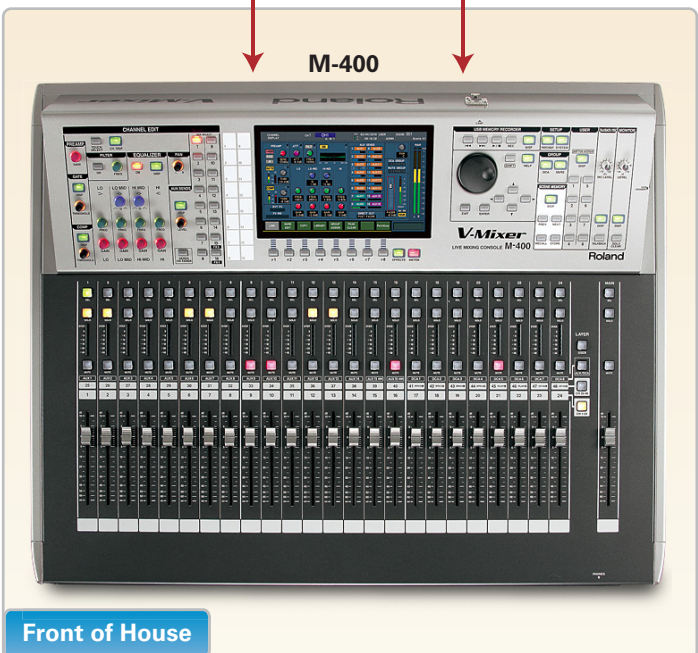

Front of House