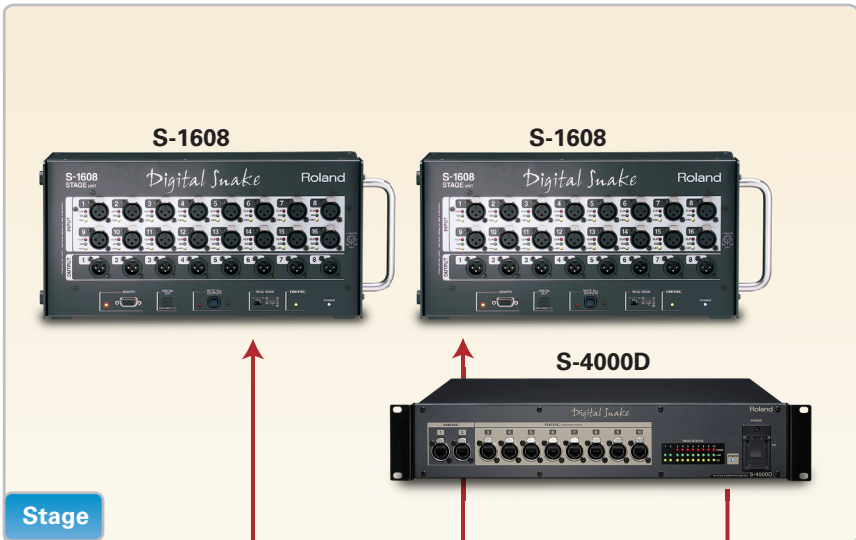

**Standard M-400 V-Mixing System with M-380 Monitor/Broadcast Position**

**42 Inputs : 32 Snake + 10 Console**  
**26 Outputs : 16 Snake + 10 Console**  
**Split : Monitor/Broadcast Position with**  
**10 Console & 16 or 40 Snake Outputs**