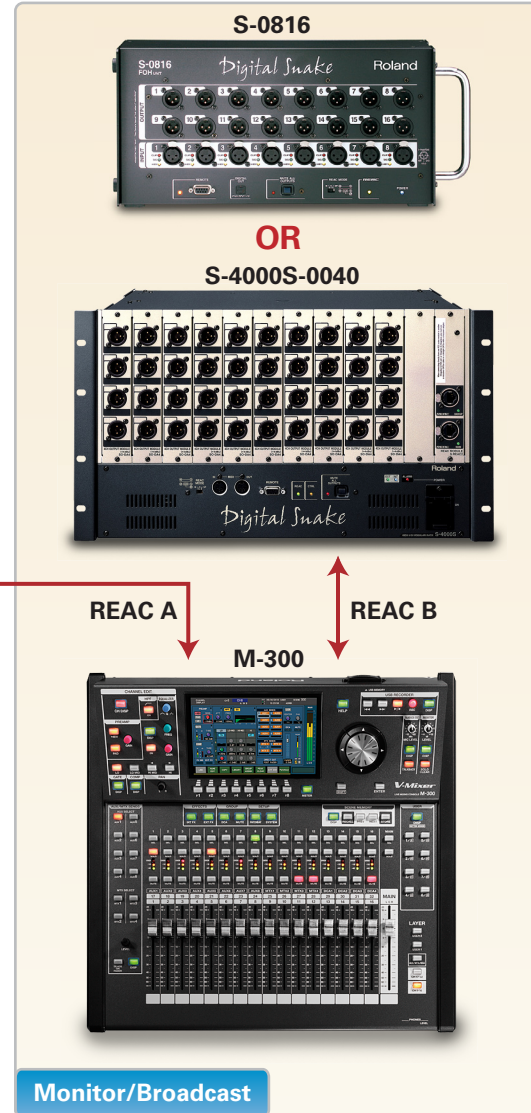

M-300 V-Mixing System with M-300 Monitor/Broadcast Position

44 Inputs : 32 Snake + 12 Console

26 Outputs : 16 Snake + 10 Console

Split : Monitor/Broadcast Position with
10 Console & 16 or 40 Snake Outputs

Stage

REAC A

REAC B

Front of House

Monitor/Broadcast