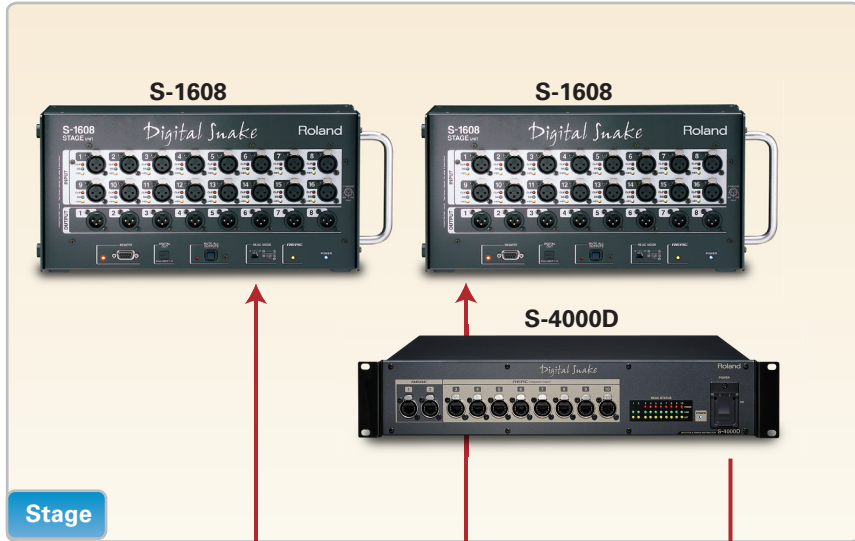

M-300 V-Mixing System with M-300 Monitor/Broadcast Position

44 Inputs : 32 Snake + 12 Console

26 Outputs : 16 Snake + 10 Console

Split : Monitor/Broadcast Position with
10 Console & 16 or 40 Snake Outputs

Stage

REAC A

REAC B

Front of House

Monitor/Broadcast